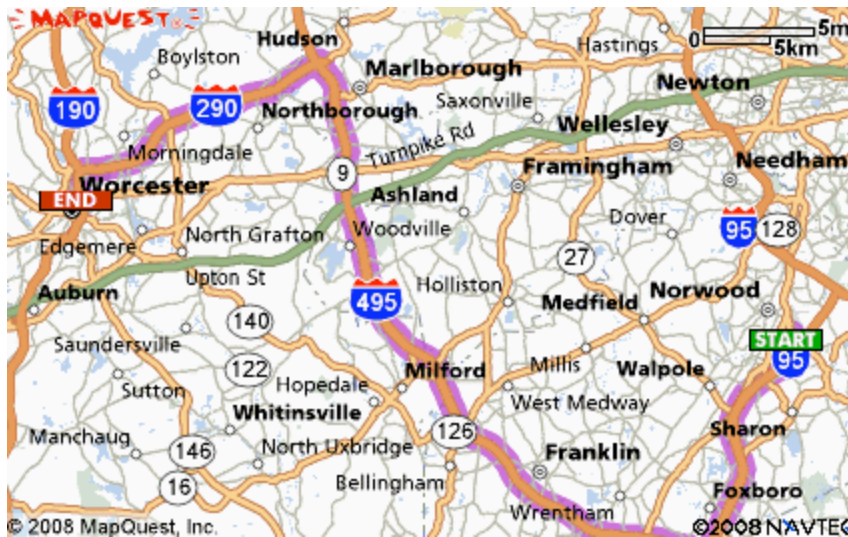

### Driving Directions to Our Hotel

### Your Point of Departure

MA  
US

### Your Hotel Destination

Hilton Garden Inn Worcester  
35 Major Taylor Boulevard  
Worcester Massachusetts 01608  
USA

7.	Merge onto I-290 W via EXIT 25B toward WORCESTER.	<b>14.12 miles</b>	14 min
8.	Take the CENTRAL ST exit, EXIT 16, toward DOWNTOWN WORCESTER/CENTRUM/OUTLET MALL/MAIN ST. AND FASHION OUTLETS.	<b>0.17 miles</b>	< 1 min
9.	Turn SLIGHT RIGHT onto E CENTRAL ST.	<b>0.22 miles</b>	< 1 min
10.	Turn LEFT onto CENTRAL ST.	<b>0.05 miles</b>	< 1 min
11.	Turn RIGHT onto COMMERCIAL ST.	<b>0.04 miles</b>	< 1 min
<b>11 maneuvers</b>		<b>59.43 miles</b>	<b>1:01 hr</b>